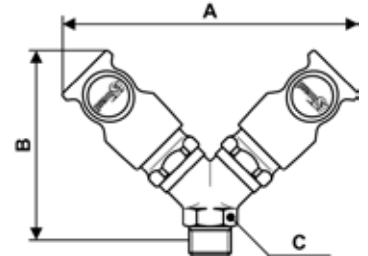

PREVOS1 SAFETY QUICK COUPLINGS - CSI 06

Tapered male thread twin coupler

Profile : ISO 6150C

Min / Max operating pressure	Flow rate at 6 bar	ID passage	Min. / Max temperature
2 / 12 bar	833 l/min	6 mm	-15 / 70 °C

Part number	Male thread	Dim. A (mm)	Dim. B (mm)	Dim. C (mm)
CSI 068151	R1/4	110	75	17
CSI 068152	R3/8	116	80	20
CSI 068153	R1/2	125	88	25